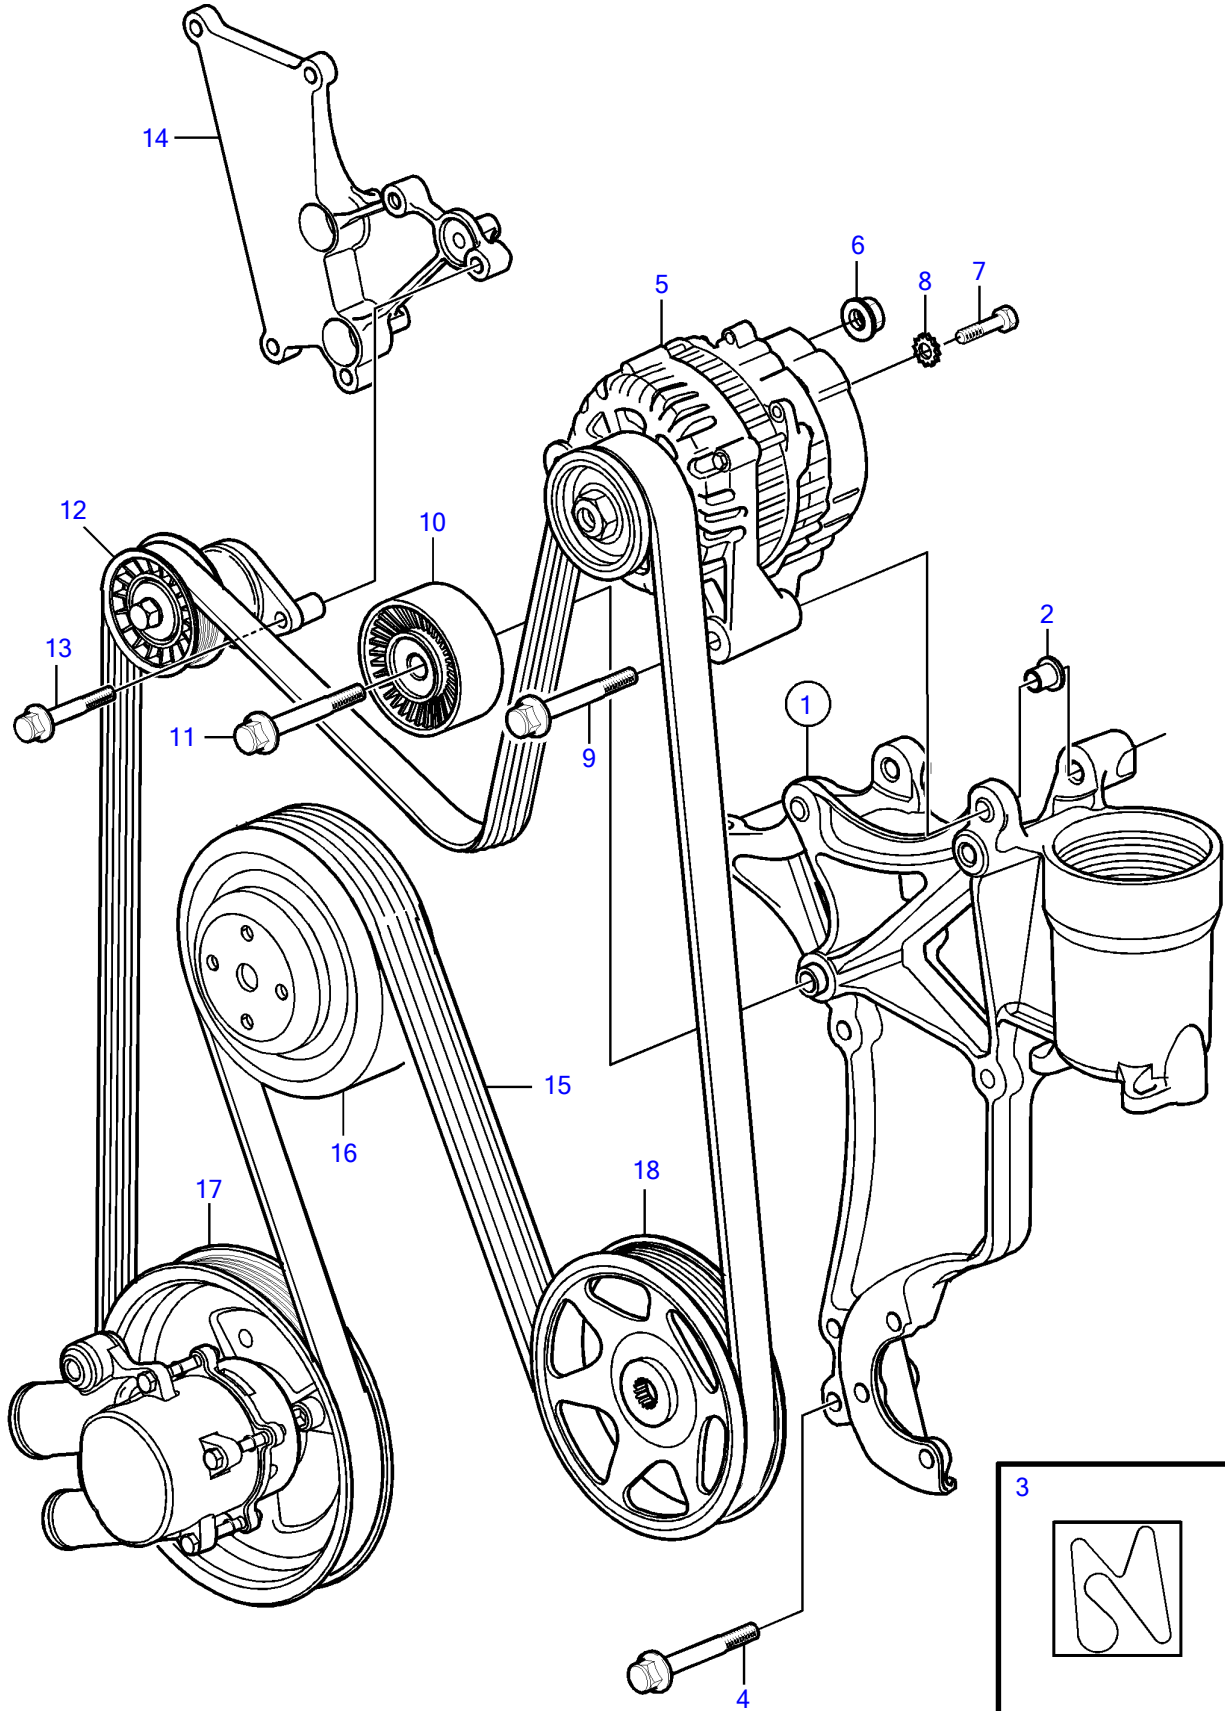

V8-270-A

V8-270-A

REF	PART NO.	QTY	DESCRIPTION	NOTES
1	21573817	1	Bracket	
2	3863175	2	• Bushing	
3	3863274	1	Decal	
4	3853392	4	Flange screw	
5	3884950	1	Alternator	
6	945408	1	Flange nut	
7	3852208	1	Screw	
8	3852520	1	Washer	
9	3860169	2	Flange screw	
10	21585053	1	Idler pulley	
11	21425128		Flange screw	
12	3885250	1	Belt tensioner	
13	22063732	2	Flange screw	
14	21358873	1	Bracket	See "Fuel system" page
15	21399021	1	Belt	
16		1	Pulley, circulation pump	
17		1	Sea water pump	
18		1	Pulley, power steering pump	